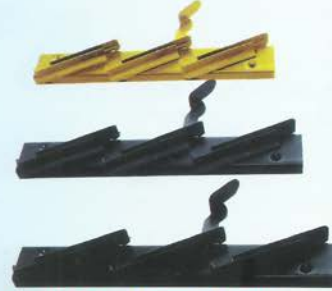

WINDOW Grills

SIZE : 22", 24", 26", 28", 30", 33", 36", 39", 42", 48"

LOUVERS

2 BLED 8.1/2"

3 BLED 12"

4 BLED 15.1/2"

5 BLED 19"

6 BLED 22.1/2"

7 BLED 26"

9 BLED 8.1/2"

10 BLED 12"

11 BLED 15.1/2"

12 BLED 19"

13 BLED 22.1/2"

14 BLED 26"

15 BLED 26"